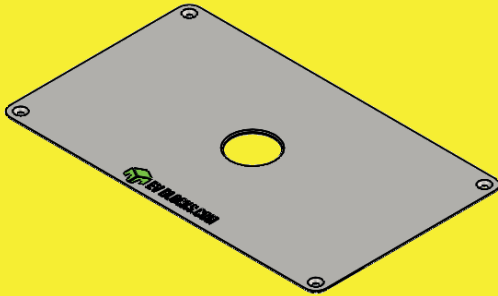

EV BLOCKS.COM

ELECTRIC VEHICLE CHARGER INSTALLATION BLOCKS

P900 DATA SHEET

P900 - ADAPTABLE PLATE

- Universal adaptor plate made from anodized aluminum
- Future-Proof Design
- Uniform finish every time
- 100% Recyclable

TOTAL DIMENSIONS

SPACE AVAILABLE FOR FIXINGS

CROSS-SECTION

CENTRE HOLE

ALL MEASUREMENTS IN MILLIMETRES

01733 310 243
info@evblocks.com

**ENGINEERED
TO SAVE YOU TIME
AND MONEY**