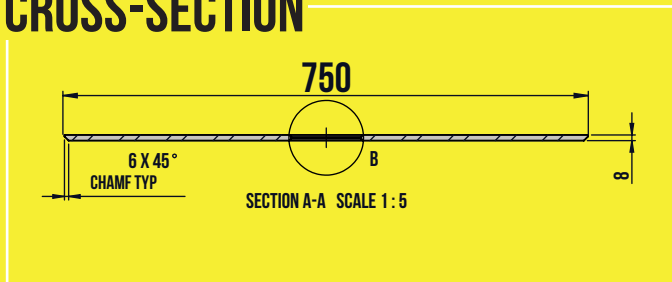

EV BLOCKS.COM

ELECTRIC VEHICLE CHARGER INSTALLATION BLOCKS

P900 DATA SHEET

P900 - ADAPTABLE PLATE

- Universal adaptor plate made from anodized aluminum
- Future-Proof Design
- Uniform finish every time
- 100% Recyclable

TOTAL DIMENSIONS

SPACE AVAILABLE FOR FIXINGS

CROSS-SECTION

CENTRE HOLE

ALL MEASUREMENTS IN MILLIMETRES

01733 310 243
info@evblocks.com

**ENGINEERED
TO SAVE YOU TIME
AND MONEY**