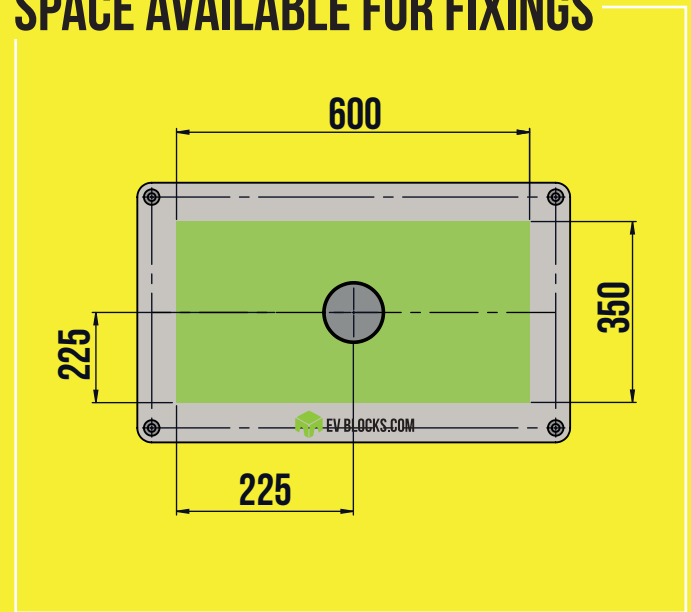

EV BLOCKS.COM

ELECTRIC VEHICLE CHARGER INSTALLATION BLOCKS

P900 DATA SHEET

P900 - ADAPTABLE PLATE

- Universal adaptor plate made from anodized aluminum
- Future-Proof Design
- Uniform finish every time
- 100% Recyclable

TOTAL DIMENSIONS

SPACE AVAILABLE FOR FIXINGS

CROSS-SECTION

CENTRE HOLE

ALL MEASUREMENTS IN MILLIMETRES

01733 310 243
info@evblocks.com

**ENGINEERED
TO SAVE YOU TIME
AND MONEY**