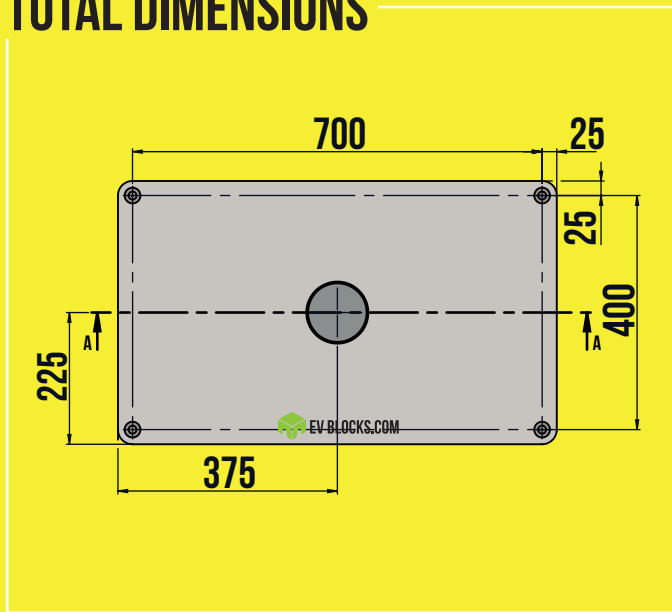

EV BLOCKS.COM

ELECTRIC VEHICLE CHARGER INSTALLATION BLOCKS

P900 DATA SHEET

P900 - ADAPTABLE PLATE

- Universal adaptor plate made from anodized aluminum
- Future-Proof Design
- Uniform finish every time
- 100% Recyclable

TOTAL DIMENSIONS

SPACE AVAILABLE FOR FIXINGS

CROSS-SECTION

CENTRE HOLE

ALL MEASUREMENTS IN MILLIMETRES

01733 310 243
info@evblocks.com

**ENGINEERED
TO SAVE YOU TIME
AND MONEY**