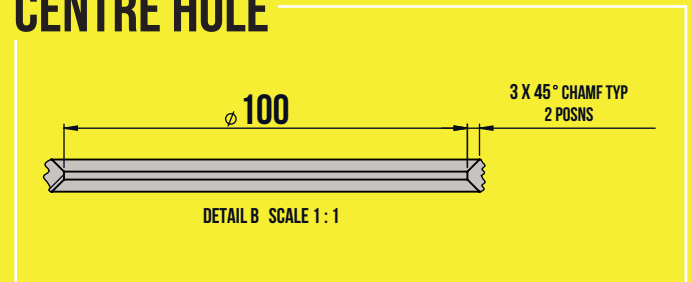

TOTAL DIMENSIONS

SPACE AVAILABLE FOR FIXINGS

CROSS-SECTION

CENTRE HOLE

ALL MEASUREMENTS IN MILLIMETRES

01733 310 243
info@evblocks.com

**ENGINEERED
TO SAVE YOU TIME
AND MONEY**