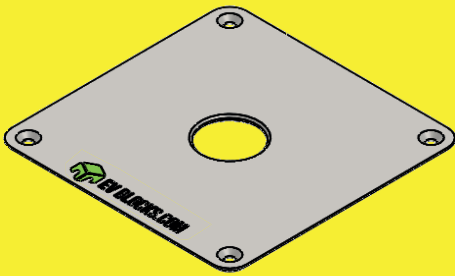

EV BLOCKS.COM

ELECTRIC VEHICLE CHARGER INSTALLATION BLOCKS

P500 DATA SHEET

P500 - ADAPTABLE PLATE

- Universal adaptor plate made from anodized aluminum
- Future-Proof Design
- Uniform finish every time
- 100% Recyclable

TOTAL DIMENSIONS

SPACE AVAILABLE FOR FIXINGS

CROSS-SECTION

CENTRE HOLE

ALL MEASUREMENTS IN MILLIMETRES

01733 310 243
info@evblocks.com

**ENGINEERED
TO SAVE YOU TIME
AND MONEY**