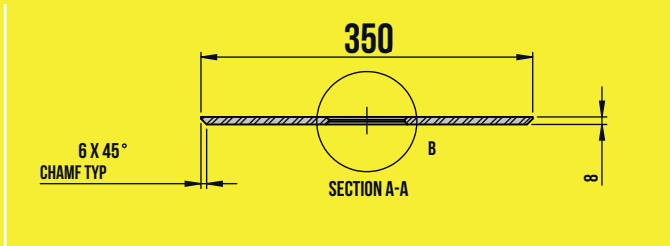

EV BLOCKS.COM

ELECTRIC VEHICLE CHARGER INSTALLATION BLOCKS

P500 DATA SHEET

P500 - ADAPTABLE PLATE

- Universal adaptor plate made from anodized aluminum
- Future-Proof Design
- Uniform finish every time
- 100% Recyclable

TOTAL DIMENSIONS

SPACE AVAILABLE FOR FIXINGS

CROSS-SECTION

CENTRE HOLE

ALL MEASUREMENTS IN MILLIMETRES

01733 310 243
info@evblocks.com

**ENGINEERED
TO SAVE YOU TIME
AND MONEY**