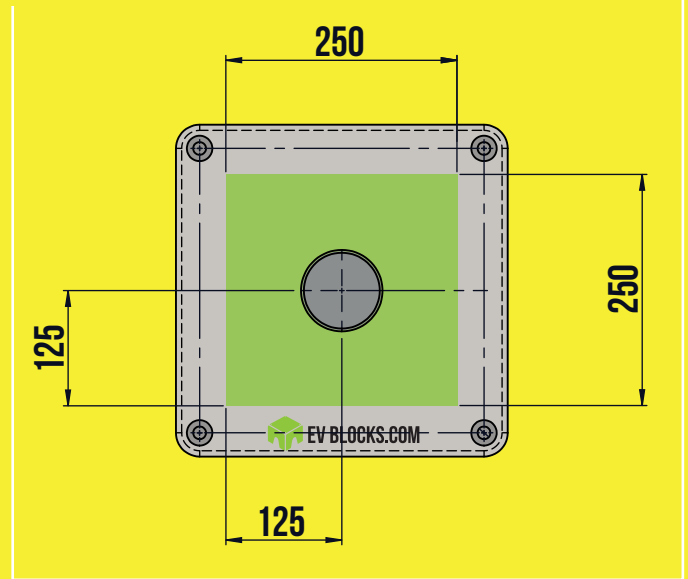

EV BLOCKS.COM

ELECTRIC VEHICLE CHARGER INSTALLATION BLOCKS

P500 DATA SHEET

P500 - ADAPTABLE PLATE

- Universal adaptor plate made from anodized aluminum
- Future-Proof Design
- Uniform finish every time
- 100% Recyclable

TOTAL DIMENSIONS

SPACE AVAILABLE FOR FIXINGS

CROSS-SECTION

CENTRE HOLE

ALL MEASUREMENTS IN MILLIMETRES

01733 310 243
info@evblocks.com

**ENGINEERED
TO SAVE YOU TIME
AND MONEY**