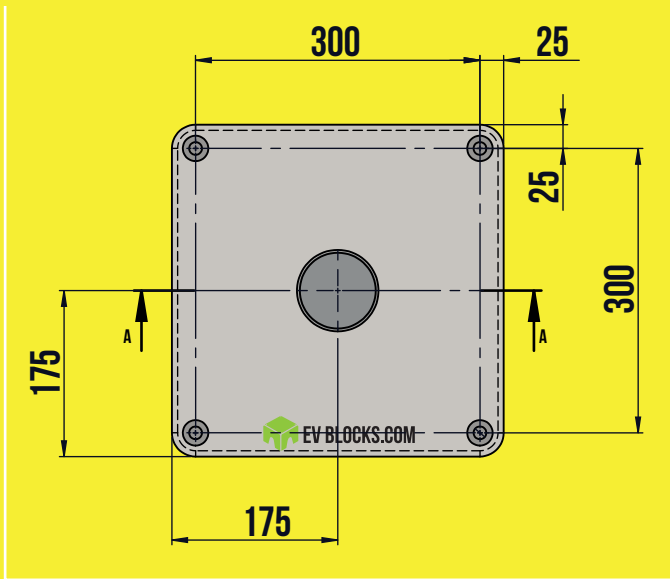

EV BLOCKS.COM

ELECTRIC VEHICLE CHARGER INSTALLATION BLOCKS

P500 DATA SHEET

P500 - ADAPTABLE PLATE

- Universal adaptor plate made from anodized aluminum
- Future-Proof Design
- Uniform finish every time
- 100% Recyclable

TOTAL DIMENSIONS

SPACE AVAILABLE FOR FIXINGS

CROSS-SECTION

CENTRE HOLE

ALL MEASUREMENTS IN MILLIMETRES

01733 310 243
info@evblocks.com

**ENGINEERED
TO SAVE YOU TIME
AND MONEY**