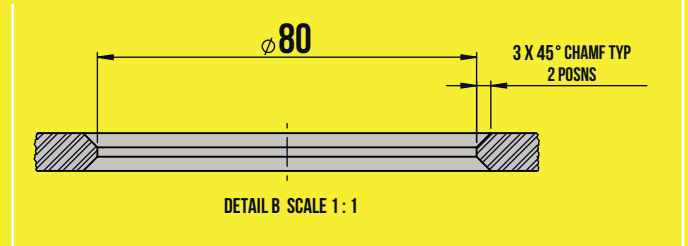

EV BLOCKS.COM

ELECTRIC VEHICLE CHARGER INSTALLATION BLOCKS

P500 DATA SHEET

P500 - ADAPTABLE PLATE

- Universal adaptor plate made from anodized aluminum
- Future-Proof Design
- Uniform finish every time
- 100% Recyclable

TOTAL DIMENSIONS

SPACE AVAILABLE FOR FIXINGS

CROSS-SECTION

CENTRE HOLE

ALL MEASUREMENTS IN MILLIMETRES

01733 310 243
info@evblocks.com

**ENGINEERED
TO SAVE YOU TIME
AND MONEY**